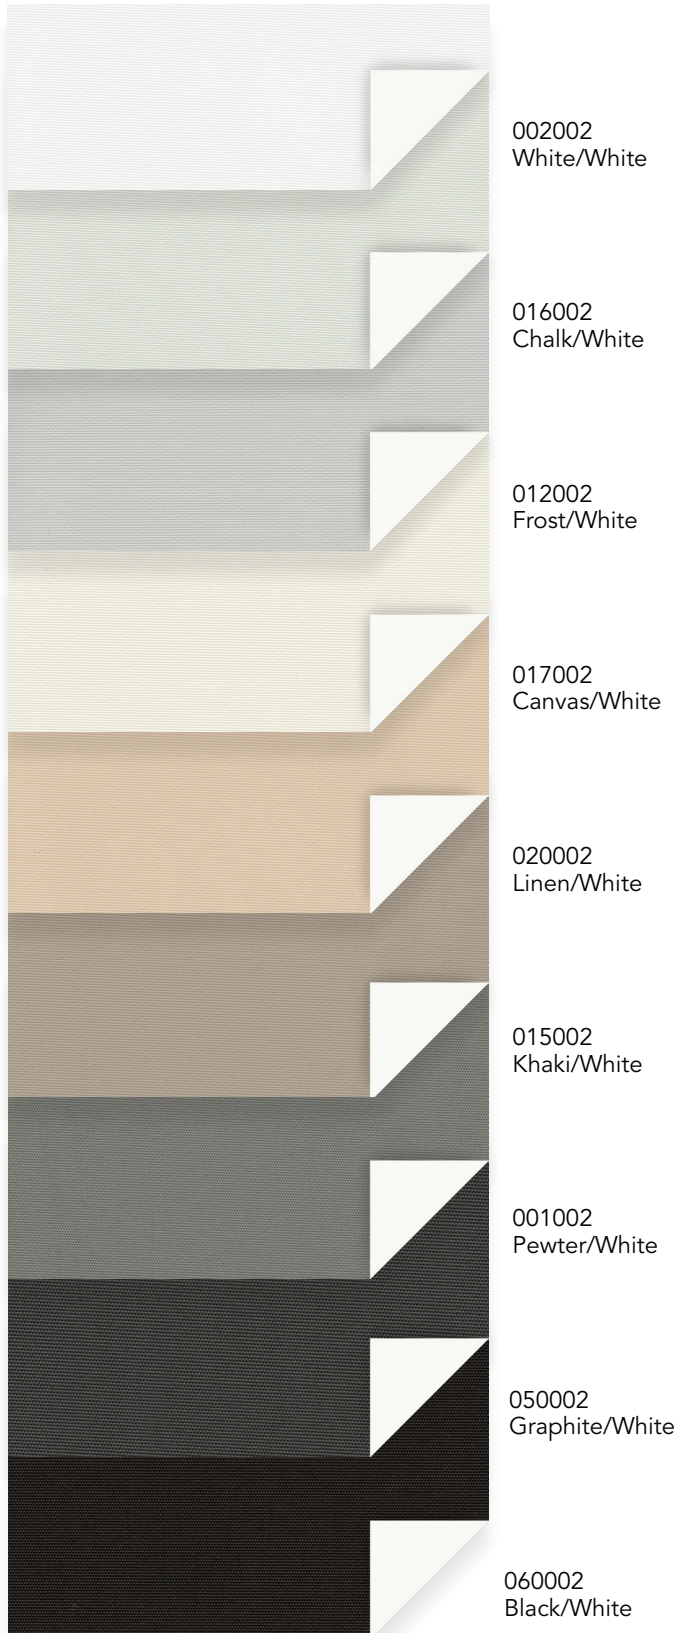

# Fabric Specifications

Fabric Style	UV Blockage	Composition	Standard Roll Length	Warranty
Blackout	Approximately 100%	100% Polyester with Acrylic Blackout Coating	33 ly (30 lm)	10 Year Interior

### Available Colors

White/White	Chalk/White	Frost/White
Canvas/White	Linen/White	Khaki/White
Pewter/White	Graphite/White	Black/White
Pewter/Pewter	Graphite/Graphite	Black/Black

Openness	Item No.	Available Widths			Weight oz/yd <sup>2</sup> (±10%)	Thickness inches (±10%)
		78"	98"	126"		
Blackout	022100			•	12.8	0.021