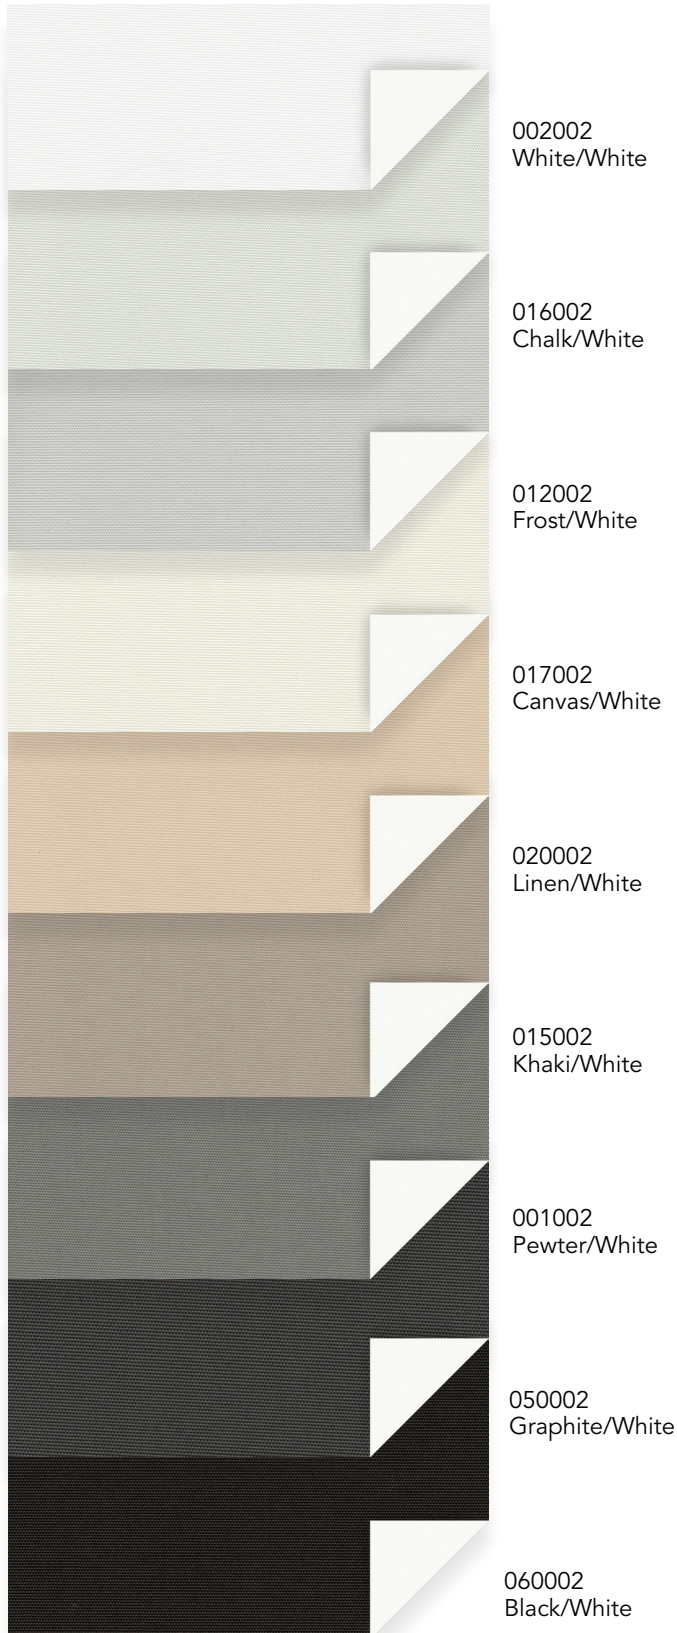

Zora Twilight™

Privacy | Blackout

Fabric Specifications

Fabric Style	UV Blockage	Composition	Standard Roll Length	Warranty
Blackout	Approximately 100%	100% Polyester with Acrylic Blackout Coating	33 ly (30 lm)	10 Year Interior

Zora Twilight™

Available Colors

White/White	Chalk/White	Frost/White
Canvas/White	Linen/White	Khaki/White
Pewter/White	Graphite/White	Black/White
Pewter/Pewter	Graphite/Graphite	Black/Black

Openness	Item No.	Width	Weight oz/yd ²	Thickness inches
Blackout	022100	126"	12.8	0.021